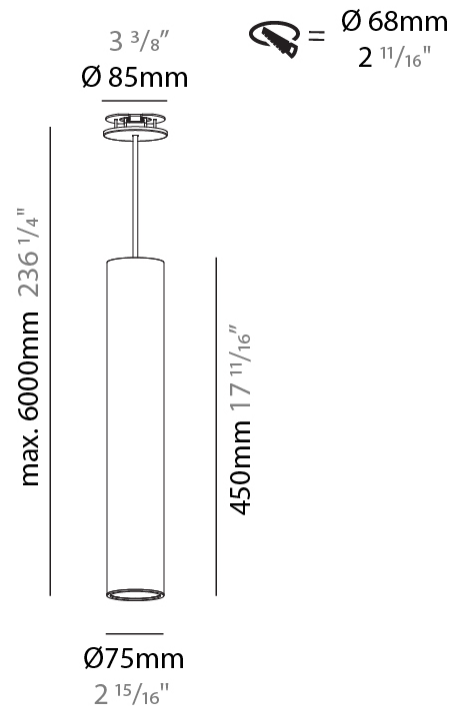

GENERAL

Series: Hangover
Subseries: Hangover Monopoint Recessed Canopy
Brand: Prolicht
Division: Architectural
Mounting Type: Suspension
Mounting Location: Ceiling
Subcategory: Pendant

PHYSICAL

Shape: Cylinder
Diameter (mm): 75
Diameter (in): 2 ¹⁵ / ₁₆
Height (mm): 450
Height (in): 17 ¹¹ / ₁₆
Max. Overall Height (mm): 2450
Max. Overall Height (in): 96 ⁷ / ₁₆
Light Distribution: Downlight
Diffuser: Shine Ring 0-6
Fixture Finish: SSR / BKV / CWI / CRY / HAB / LAG / UFT / ITA / RUA / RUR / MIC / FTG / MYG / TWT / LOD / PUS / FRO / FUP / KIA / POP / BLS / SPG / MEY / GOH / GUM / CHC / COM / ABZ / JAG / OBR / MOS / ROR
Fixture Material: Aluminum
Cable Details: 2000mm / 6000mm Cable in White / Black / Orange / Red
Cut-out Measurements: 68mm / 2 11/16"

OPTICAL

Reflector: 18 / 36 / 52

RATINGS AND CERTIFICATIONS

Certified By: Certified for North American Standards
IP rating: IP20

HANGOVER MONOPOINT RECESSED CANOPY SUSPENSION

A300161-

PROJECT
TYPE
SPECIFIER
QUANTITY
DATE

GENERAL

Series: Hangover
Subseries: Hangover Monopoint Recessed Canopy
Brand: Prolicht
Division: Architectural
Mounting Type: Suspension
Mounting Location: Ceiling
Subcategory: Pendant

PHYSICAL

Shape: Cylinder
Diameter (mm): 75
Diameter (in): 2 ¹⁵ / ₁₆
Height (mm): 450
Height (in): 17 ¹¹ / ₁₆
Max. Overall Height (mm): 2450
Max. Overall Height (in): 96 ⁷ / ₁₆
Light Distribution: Direct / Indirect
Diffuser: Shine Ring 0-6
Fixture Finish: SSR / BKV / CWI / CRY / HAB / LAG / UFT / ITA / RUA / RUR / MIC / FTG / MYG / TWT / LOD / PUS / FRO / FUP / KIA / POP / BLS / SPG / MEY / GOH / GUM / CHC / COM / ABZ / JAG / OBR / MOS / ROR
Fixture Material: Aluminum
Cable Details: 2000mm / 6000mm Cable in White / Black / Orange / Red
Cut-out Measurements: 68mm / 2 11/16"